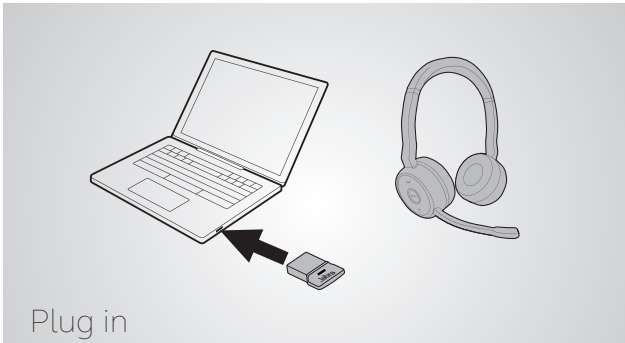

Works with

For compatibility information go to jabra.com

How to connect

PC

The headset and the USB dongle are pre-paired and ready for use.

Smartphone

Switch on Bluetooth pairing and then follow the voice-guided instructions in the headset.