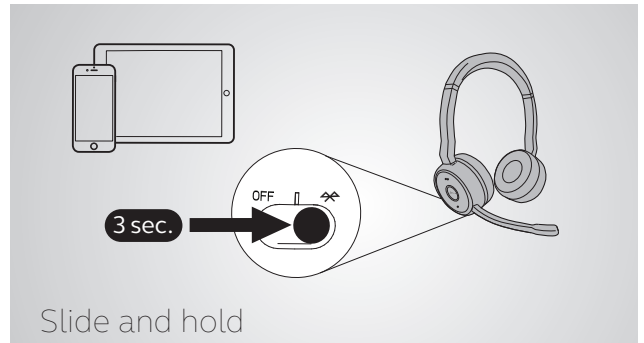

Works with

For compatibility information go to jabra.com

How to connect

PC

The headset and the USB dongle are pre-paired and ready for use.

Smartphone

Switch on Bluetooth pairing and then follow the voice-guided instructions in the headset.

How to use

Listen-in

Listen to your surroundings without taking off your headset.

Active Noise Cancellation

Eliminate unwanted background noise at the touch of a button.

Charging

Use the USB cable or charging stand. The charging stand should be plugged into a powered USB port on your PC, docking station, or wall charger.