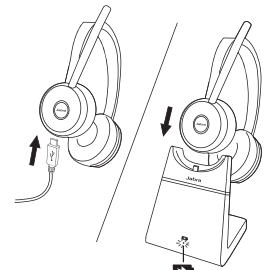

How to use

Listen-in

Listen to your surroundings without taking off your headset.

Active Noise Cancellation

Eliminate unwanted background noise at the touch of a button.

Charging

Use the USB cable or charging stand. The charging stand should be plugged into a powered USB port on your PC, docking station, or wall charger.

It takes approx. 3 hours to fully charge the headset.

	Features	Benefits	Jabra Evolve 75
Connectivity	Jabra Link 370 USB Adapter	Wireless range of up to 100 feet / 30 meters	■
	Dual Bluetooth® connectivity- for PC, smartphone and Tablet	Dual Bluetooth® connectivity to two Bluetooth® devices at the same time	■
	USB cable	Use the headset for calls and music whilst charging at the same time	■
	Full compatibility with UC systems & VoIP clients	Seamless integration and call control with leading UC systems/PC softphones	■
Audio	HiFi Audio	Best-in-class sound performance including HiFi audio streaming	■
	Superior ANC	Eliminate background noise at the touch of a button	■
Ease of use	Rechargeable battery	Up to 15 hours battery life	■
	All day comfort	All-day comfort leather feel ear cushions and an on-the-ear wearing style for all day comfort	■
	Busylight	Integrated busylight on both ear cups acting as a do not disturb signal	■
	Volume controls	Speaker volume up/down on headset	■
	Discreet boomarm	Boom arm can be clipped into the headband when not on calls	■
	Listen-In	Easy to reach button on ear cup to hear announcements without removing the headset	■
Accessories	Charging stand*	Easy charging and docking comes with an optional charging stand to eliminate battery concerns	■