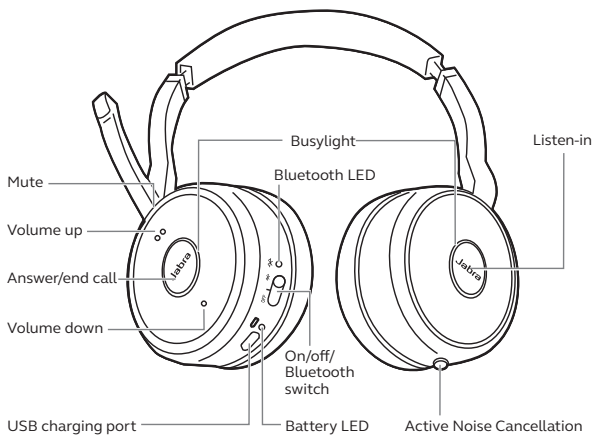

Works with

For compatibility information go to jabra.com

How to connect

PC

The headset and the USB dongle are pre-paired and ready for use.

Smartphone

Switch on Bluetooth pairing and then follow the voice-guided instructions in the headset.

How to use

Listen-in

Listen to your surroundings without taking off your headset.

Active Noise Cancellation

Eliminate unwanted background noise at the touch of a button.

Charging

Use the USB cable or charging stand. The charging stand should be plugged into a powered USB port on your PC, docking station, or wall charger.

It takes approx. 3 hours to fully charge the headset.

	Features	Benefits	Jabra Evolve 75
Connectivity	Jabra Link 370 USB Adapter	Wireless range of up to 100 feet / 30 meters	■
	Dual Bluetooth® connectivity- for PC, smartphone and Tablet	Dual Bluetooth® connectivity to two Bluetooth® devices at the same time	■
	USB cable	Use the headset for calls and music whilst charging at the same time	■
	Full compatibility with UC systems & VoIP clients	Seamless integration and call control with leading UC systems/PC softphones	■
Audio	HiFi Audio	Best-in-class sound performance including HiFi audio streaming	■
	Superior ANC	Eliminate background noise at the touch of a button	■
Ease of use	Rechargeable battery	Up to 15 hours battery life	■
	All day comfort	All-day comfort leather feel ear cushions and an on-the-ear wearing style for all day comfort	■
	Busylight	Integrated busylight on both ear cups acting as a do not disturb signal	■
	Volume controls	Speaker volume up/down on headset	■
	Discreet boomarm	Boom arm can be clipped into the headband when not on calls	■
	Listen-In	Easy to reach button on ear cup to hear announcements without removing the headset	■
Accessories	Charging stand*	Easy charging and docking comes with an optional charging stand to eliminate battery concerns	■