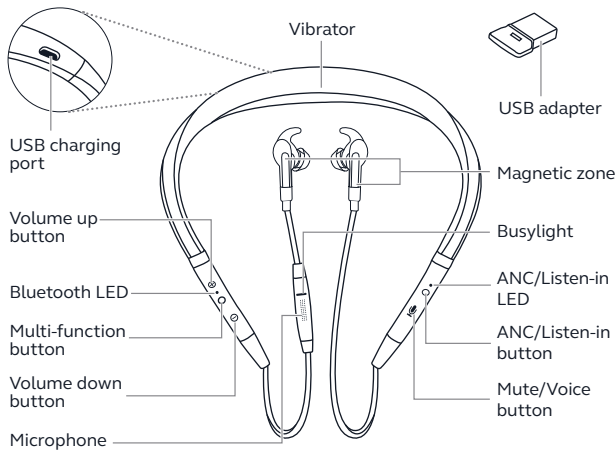

How to use

Busylight lets colleagues know you are not to be disturbed.