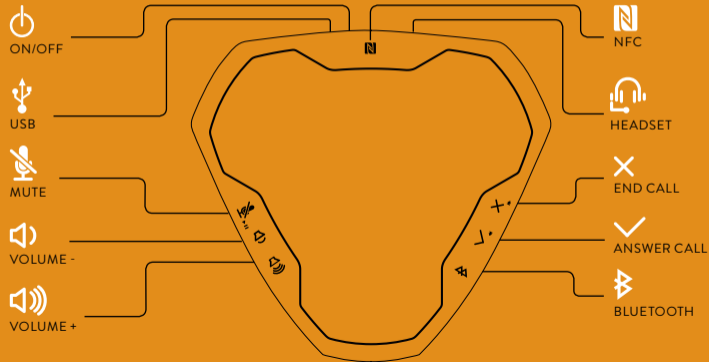

CONNECTIONS AND BUTTONS]

BLUETOOTH INSTRUCTIONS]

To be able to connect the Konftel Ego to your mobile device they will first have to be paired. Pairing is only required when connecting for the first time. After that you may simply reconnect.

RECONNECT

1. Make sure BT is enabled on your mobile device. Press the Bluetooth (📶) button on the Konftel Ego **once**. *Reconnection will be completed within a few seconds.*

Note: Pairing and reconnecting can also be achieved using NFC. Simply tap your NFC-compliant device on the Konftel Ego NFC-logo.