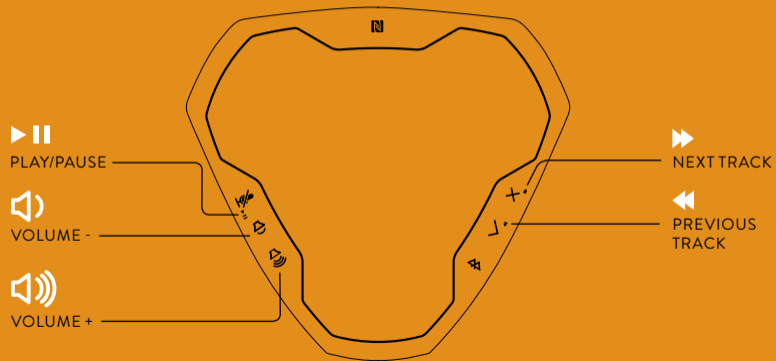

MUSIC MODE BLUETOOTH]

Get to know your Konftel better.
Mieux connaître votre Konftel.
Conozca mejor su Konftel.
Lernen Sie Ihr Konftel besser kennen.
更好地了解您的 Konftel.
Lär känna din Konftel bättre.

WWW.KONFTEL.COM