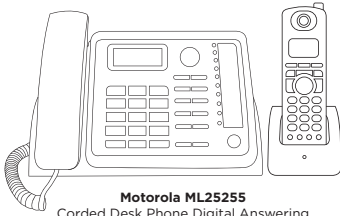

Motorola ML25255
Corded Desk Phone Digital Answering System including Cordless Handset